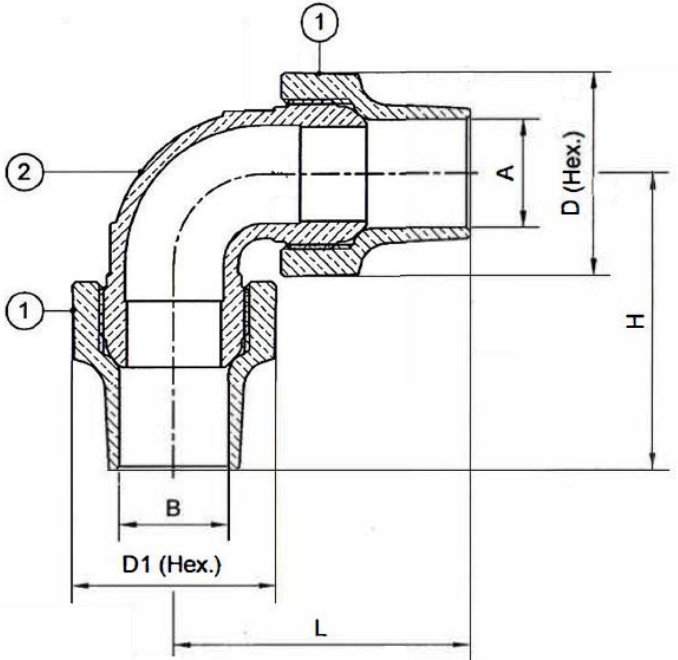

No.	Part	Material
1	Bolt	Stainless Steel 304
2	Packing Nut	Bronze C84400
3	Washer	Nylon
4	Packing	Rubber (NBR) SN-719F
5	Nipple	Bronze C84400 MOD

DIMENSIONS

Part #	Size	D	D1	H
WSFCPP0404LF	3/4"	1.79	1.79	4.61
WSFCPP0505LF	1"	2.48	2.48	5.48

Water Service Fittings

Specification Sheet

Flare X Flare Elbow

FEATURES & BENEFITS

- Lead Free Bronze
- Flare X Flare Elbow
- For CTS Tubing
- NSF 61 / NSF 372 Certified
- Sizes 3/4" - 1"

MATERIAL SPECIFICATIONS

No.	Part	Material
1	Flare Nut	Bronze C84400
2	Body	Bronze C89844 MOD

DIMENSIONS

Part #	Size	A	D	D1	H	L
WSFLF04LF	3/4"	0.91	1.54	1.54	2.58	2.58
WSFLF05LF	1"	1.15	1.89	1.89	3.14	3.14

Water Service Fittings

Specification Sheet

Compression Elbow – CTS Tubing

FEATURES & BENEFITS

- Lead Free Bronze
- Compression Elbow
- For CTS Tubing
- NSF 61 / NSF 372 Certified
- Sizes 3/4" - 1"

MATERIAL SPECIFICATIONS

No.	Part	Material
1	Bolt	Stainless Steel 304
2	Packing Nut	Bronze C84400
3	Washer	Nylon
4	Packing	Rubber (NBR) SN-719F
5	Body	Bronze C84400 MOD