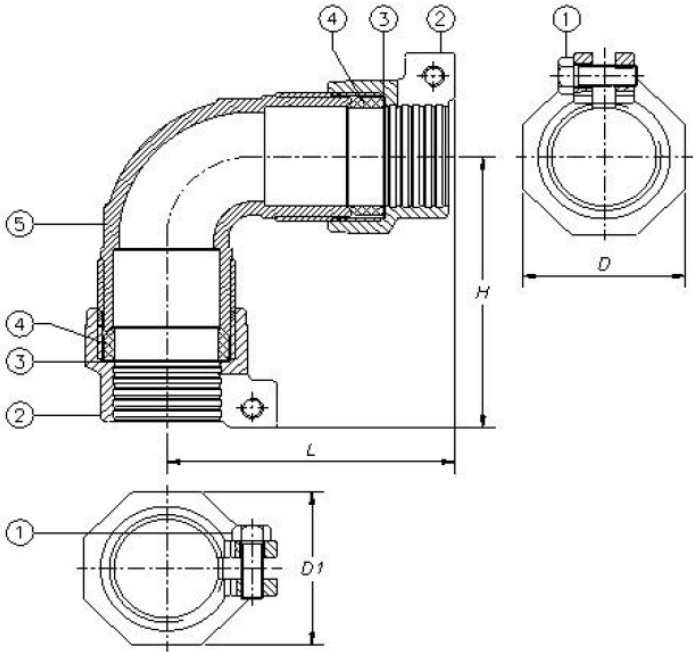

No.	Part	Material
1	Flare Nut	Bronze C84400
2	Body	Bronze C89844 MOD

DIMENSIONS

Part #	Size	A	D	D1	H	L
WSFLF04LF	3/4"	0.91	1.54	1.54	2.58	2.58
WSFLF05LF	1"	1.15	1.89	1.89	3.14	3.14

Water Service Fittings

Specification Sheet

Compression Elbow – CTS Tubing

FEATURES & BENEFITS

- Lead Free Bronze
- Compression Elbow
- For CTS Tubing
- NSF 61 / NSF 372 Certified
- Sizes 3/4" - 1"

MATERIAL SPECIFICATIONS

No.	Part	Material
1	Bolt	Stainless Steel 304
2	Packing Nut	Bronze C84400
3	Washer	Nylon
4	Packing	Rubber (NBR) SN-719F
5	Body	Bronze C84400 MOD

DIMENSIONS

Part #	Size	D	D1	L	H
WSFLC04LF	3/4"	1.54	1.54	2.70	2.70
WSFLC05LF	1"	1.79	1.79	3.05	3.05

Water Service Fittings

Specification Sheet

Compression Elbow – PE Pipe

FEATURES & BENEFITS

- Lead Free Bronze
- Compression Elbow
- For PE Pipe
- NSF 61 / NSF 372 Certified
- Sizes 3/4"

MATERIAL SPECIFICATIONS

No.	Part	Material
1	Bolt	Stainless Steel 304
2	Packing Nut	Bronze C84400
3	Washer	Nylon
4	Packing	Rubber (NBR) SN-719F
5	Nipple	Bronze C84400 MOD

DIMENSIONS

Part #	Size	D	D1	L	H
WSFLP0404LF	3/4"	1.79	1.79	3.33	3.33