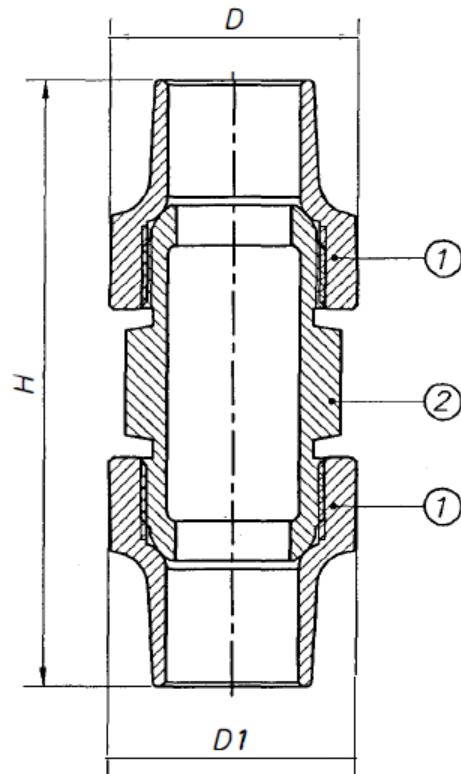

MATERIAL SPECIFICATIONS

No.	Part	Material
1	Flare Nut	Bronze C84400
2	Nipple	Bronze C84400