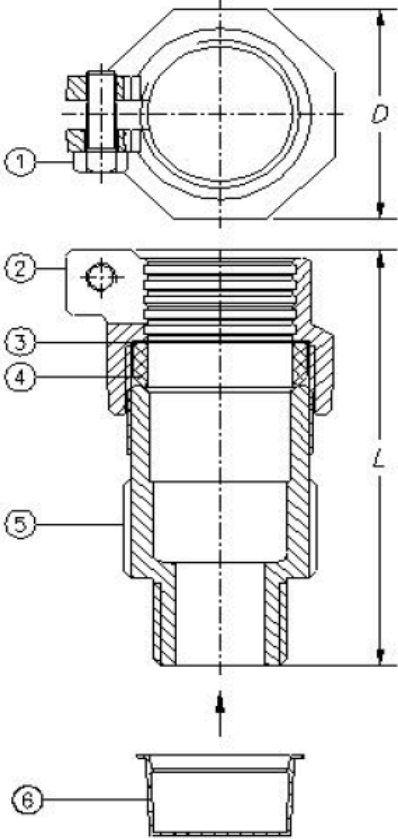

Part #	Size	D	L
WSFMAC0404LF	3/4"	1.54	3.35
WSFMAC0505LF	1"	1.79	3.66
WSFMAC0707LF	1-1/2"	2.48	4.87
WSFMAC0808LF	2"	2.97	5.16

Water Service Fittings

Specification Sheet

Male X Compression Adaptor – PE Pipe

FEATURES & BENEFITS

- Lead Free Bronze
- Male X Compression Adaptor
- For PE Pipe
- NSF 61 / NSF 372 Certified
- Sizes 3/4" - 1"

MATERIAL SPECIFICATIONS

No.	Part	Material
1	Bolt	Stainless Steel 304
2	Packing Nut	Bronze C84400
3	Washer	Nylon
4	Packing	Rubber (NBR) SN-719F
5	Nipple	Bronze C84400 MOD
6	Thread Protector	Plastic

DIMENSIONS

Part #	Size	D	L
WSFMAP0404LF	3/4"	1.79	3.57
WSFMAP0505LF	1"	2.48	3.98

Water Service Fittings

Specification Sheet

Female X Compression Adaptor – CTS Tubing

FEATURES & BENEFITS

- Lead Free Bronze
- Female X Compression Adaptor
- For CTS Tubing
- NSF 61 / NSF 372 Certified
- Sizes 3/4" - 2"

MATERIAL SPECIFICATIONS

No.	Part	Material
1	Bolt	Stainless Steel 304
2	Packing Nut	Bronze C84400
3	Washer	Nylon
4	Packing	Rubber (NBR) SN-719F
5	Nipple	Bronze C84400 MOD

DIMENSIONS

Part #	Size	D	H
WSFFAC0404LF	3/4"	1.54	2.34
WSFFAC0505LF	1"	1.79	2.96
WSFFAC0707LF	1-1/2"	2.48	4.18
WSFFAC0808LF	2"	2.97	4.24