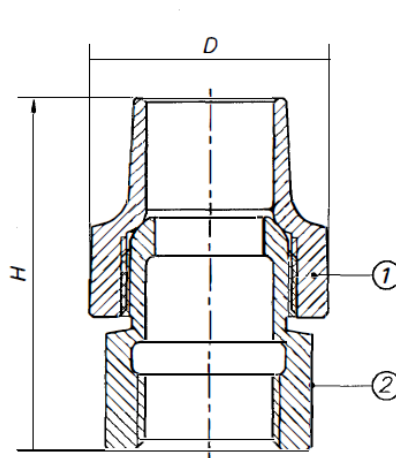

MATERIAL SPECIFICATIONS

No.	Part	Material
1	Flare Nut	Bronze C84400
2	Nipple	Bronze C84400

DIMENSIONS

Part #	Size	D	D1	H
WSFCP05LF	1"	2.17	2.17	5.46
WSFCP06LF	1-1/4"	2.61	2.61	5.99
WSFCP07LF	1-1/2"	3.25	3.25	7.45
WSFCP08LF	2"	3.88	3.88	8.98

MATERIAL SPECIFICATIONS

No.	Part	Material
1	Flare Nut	Bronze C84400
2	Nipple	Bronze C84400

DIMENSIONS

Part #	Size	D	H
Flare x Flare Female Adapter			
WSFFA05LF	1"	2.17	3.19
WSFFA06LF	1-1/4"	2.61	3.37
WSFFA07LF	1-1/2"	3.25	3.98
WSFFA08LF	2"	3.88	4.77
Flare x MIP Male Adapter			
WSFMA04LF	3/4"	1.75	3.35
WSFMA05LF	1"	2.17	3.74
WSFMA06LF	1-1/4"	2.61	4.10
WSFMA07LF	1-1/2"	3.25	4.69
WSFMA08LF	2"	3.88	5.58

WSFFA

WSFMA

WSFCP Flare X Flare Bronze Coupling

Specification Sheet

FEATURES & BENEFITS

- Lead Free Bronze
- Flare x Flare Coupling
- NSF/ANSI by IAPMO
- Sizes 1" - 2"

DIMENSIONS

Part #	Size	D	D1	H
WSFCP05LF	1"	2.17	2.17	5.46
WSFCP06LF	1-1/4"	2.61	2.61	5.99
WSFCP07LF	1-1/2"	3.25	3.25	7.45
WSFCP08LF	2"	3.88	3.88	8.98

DIMENSIONS

Part #	Size	D	H
Flare x Flare Female Adapter			
WSFFA05LF	1"	2.17	3.19
WSFFA06LF	1-1/4"	2.61	3.37
WSFFA07LF	1-1/2"	3.25	3.98
WSFFA08LF	2"	3.88	4.77
Flare x MIP Male Adapter			
WSFMA04LF	3/4"	1.75	3.35
WSFMA05LF	1"	2.17	3.74
WSFMA06LF	1-1/4"	2.61	4.10
WSFMA07LF	1-1/2"	3.25	4.69
WSFMA08LF	2"	3.88	5.58