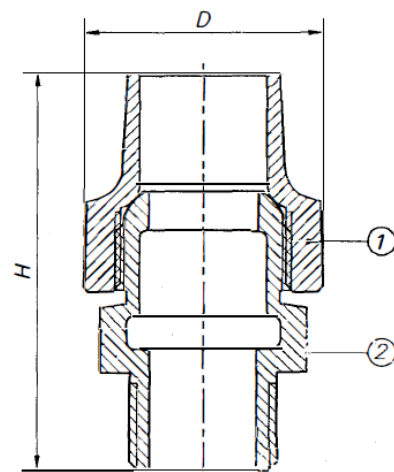

MATERIAL SPECIFICATIONS

No.	Part	Material
1	Flare Nut	Bronze C84400
2	Nipple	Bronze C84400

DIMENSIONS

Part #	Size	D	D1	H
WSFCP05LF	1"	2.17	2.17	5.46
WSFCP06LF	1-1/4"	2.61	2.61	5.99
WSFCP07LF	1-1/2"	3.25	3.25	7.45
WSFCP08LF	2"	3.88	3.88	8.98

MATERIAL SPECIFICATIONS

No.	Part	Material
1	Flare Nut	Bronze C84400
2	Nipple	Bronze C84400

DIMENSIONS

Part #	Size	D	H
Flare x Flare Female Adapter			
WSFFA05LF	1"	2.17	3.19
WSFFA06LF	1-1/4"	2.61	3.37
WSFFA07LF	1-1/2"	3.25	3.98
WSFFA08LF	2"	3.88	4.77
Flare x MIP Male Adapter			
WSFMA04LF	3/4"	1.75	3.35
WSFMA05LF	1"	2.17	3.74
WSFMA06LF	1-1/4"	2.61	4.10
WSFMA07LF	1-1/2"	3.25	4.69
WSFMA08LF	2"	3.88	5.58

WSFFA

WSFMA

WSFCP Flare X Flare Bronze Coupling

Specification Sheet

FEATURES & BENEFITS

- Lead Free Bronze
- Flare x Flare Coupling
- NSF/ANSI by IAPMO
- Sizes 1" - 2"

DIMENSIONS

Part #	Size	D	D1	H
WSFCP05LF	1"	2.17	2.17	5.46
WSFCP06LF	1-1/4"	2.61	2.61	5.99
WSFCP07LF	1-1/2"	3.25	3.25	7.45
WSFCP08LF	2"	3.88	3.88	8.98