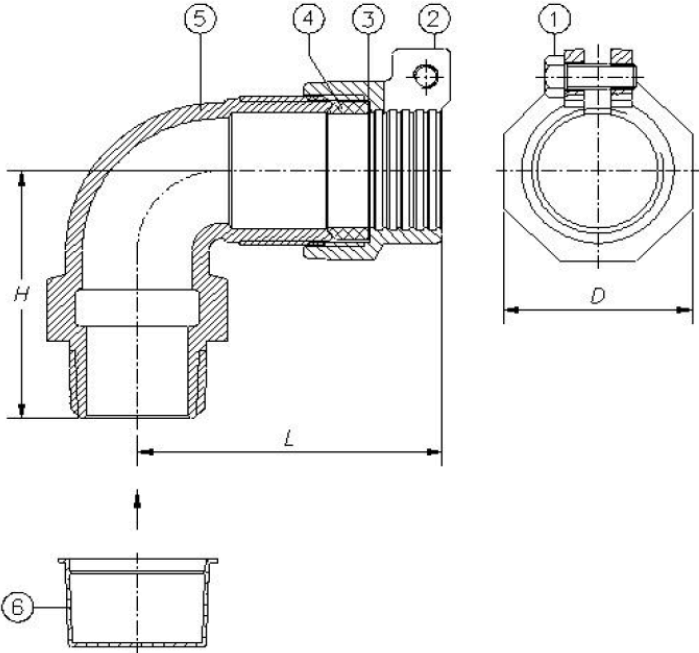

DIMENSIONS

Part #	Size	H	D	L
WSFLMC0404LF	3/4"	2.03	1.54	2.72
WSFLMC0505LF	1"	2.48	1.79	2.86