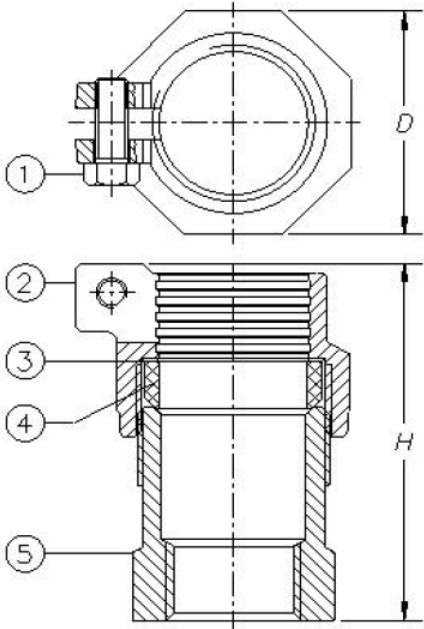

MATERIAL SPECIFICATIONS

No.	Part	Material
1	Bolt	Stainless Steel 304
2	Packing Nut	Bronze C84400
3	Washer	Nylon
4	Packing	Rubber (NBR) SN-719F
5	Nipple	Bronze C84400 MOD

DIMENSIONS

Part #	Size	D	H
WSFFAC0404LF	3/4"	1.54	2.34
WSFFAC0505LF	1"	1.79	2.96
WSFFAC0707LF	1-1/2"	2.48	4.18
WSFFAC0808LF	2"	2.97	4.24

Water Service Fittings

Specification Sheet

Female X Compression Adaptor – PE Pipe

FEATURES & BENEFITS

- Lead Free Bronze
- Female X Compression Adaptor
- For PE Pipe
- NSF 61 / NSF 372 Certified
- Sizes 3/4" - 1"

MATERIAL SPECIFICATIONS

No.	Part	Material
1	Bolt	Stainless Steel 304
2	Packing Nut	Bronze C84400
3	Washer	Nylon
4	Packing	Rubber (NBR) SN-719F
5	Nipple	Bronze C84400 MOD

DIMENSIONS

Part #	Size	D	H
WSFFAP0404LF	3/4"	1.79	2.88
WSFFAP0505LF	1"	2.48	3.27

No.	Part	Material
1	Bolt	Stainless Steel 304
2	Packing Nut	Bronze C84400
3	Washer	Nylon
4	Packing	Rubber (NBR) SN-719F
5	Nipple	Bronze C84400 MOD

DIMENSIONS

Part #	Size	D	D1	H
WSFCPC0404LF	3/4"	1.54	1.54	4.29
WSFCPC0505LF	1"	1.79	1.79	4.45
WSFCPC0707LF	1-1/2"	2.48	2.48	6.86
WSFCPC0808LF	2"	2.97	2.97	7.21