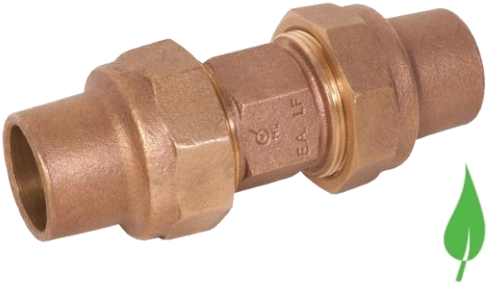

MATERIAL SPECIFICATIONS

No.	Part	Material
1	Bolt	Stainless Steel 304
2	Packing Nut	Bronze C84400
3	Washer	Nylon
4	Packing	Rubber (NBR) SN-719F
5	Nipple	Bronze C84400 MOD
6	Thread Protector	Plastic

DIMENSIONS

Part #	Size	H	D	L
WSFLMC0404LF	3/4"	2.03	1.54	2.72
WSFLMC0505LF	1"	2.48	1.79	2.86

Water Service Fittings

Specification Sheet

WSFCP Flare X Flare Bronze Coupling

FEATURES & BENEFITS

- Lead Free Bronze
- Flare x Flare Coupling
- NSF/ANSI by IAPMO
- Sizes 1" - 2"

MATERIAL SPECIFICATIONS

No.	Part	Material
1	Flare Nut	Bronze C84400
2	Nipple	Bronze C84400

DIMENSIONS

Part #	Size	D	D1	H
WSFCP05LF	1"	2.17	2.17	5.46
WSFCP06LF	1-1/4"	2.61	2.61	5.99
WSFCP07LF	1-1/2"	3.25	3.25	7.45
WSFCP08LF	2"	3.88	3.88	8.98