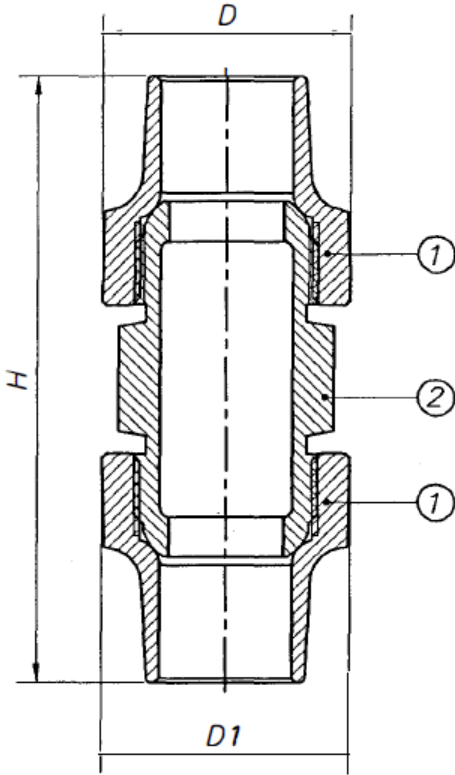

MATERIAL SPECIFICATIONS

No.	Part	Material
1	Bolt	Stainless Steel 304
2	Packing Nut	Bronze C84400
3	Washer	Nylon
4	Packing	Rubber (NBR) SN-719F
5	Nipple	Bronze C84400 MOD

DIMENSIONS

Part #	Size	D	D1	L	H
WSFLP0404LF	3/4"	1.79	1.79	3.33	3.33

MATERIAL SPECIFICATIONS

No.	Part	Material
1	Bolt	Stainless Steel 304
2	Packing Nut	Bronze C84400
3	Washer	Nylon
4	Packing	Rubber (NBR) SN-719F
5	Nipple	Bronze C84400 MOD
6	Thread Protector	Plastic

DIMENSIONS

Part #	Size	H	D	L
WSFLMC0404LF	3/4"	2.03	1.54	2.72
WSFLMC0505LF	1"	2.48	1.79	2.86

Water Service Fittings

Specification Sheet

WSFCP Flare X Flare Bronze Coupling

FEATURES & BENEFITS

- Lead Free Bronze
- Flare x Flare Coupling
- NSF/ANSI by IAPMO
- Sizes 1" - 2"

MATERIAL SPECIFICATIONS

No.	Part	Material
1	Flare Nut	Bronze C84400
2	Nipple	Bronze C84400

DIMENSIONS

Part #	Size	D	D1	H
WSFCP05LF	1"	2.17	2.17	5.46
WSFCP06LF	1-1/4"	2.61	2.61	5.99
WSFCP07LF	1-1/2"	3.25	3.25	7.45
WSFCP08LF	2"	3.88	3.88	8.98