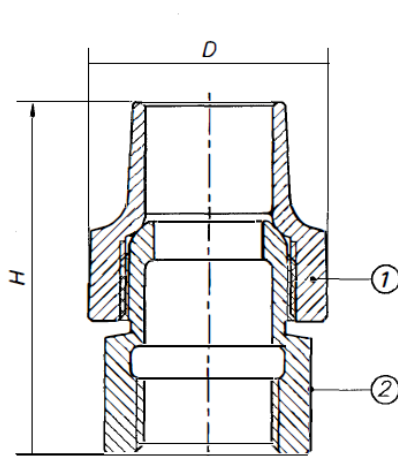

Part #	Size	H	D	L
WSFLMC0404LF	3/4"	2.03	1.54	2.72
WSFLMC0505LF	1"	2.48	1.79	2.86

Water Service Fittings

Specification Sheet

WSFCP Flare X Flare Bronze Coupling

FEATURES & BENEFITS

- Lead Free Bronze
- Flare x Flare Coupling
- NSF/ANSI by IAPMO
- Sizes 1" - 2"

MATERIAL SPECIFICATIONS

No.	Part	Material
1	Flare Nut	Bronze C84400
2	Nipple	Bronze C84400

DIMENSIONS

Part #	Size	D	D1	H
WSFCP05LF	1"	2.17	2.17	5.46
WSFCP06LF	1-1/4"	2.61	2.61	5.99
WSFCP07LF	1-1/2"	3.25	3.25	7.45
WSFCP08LF	2"	3.88	3.88	8.98

Water Service Fittings

Specification Sheet

WSFFA / WSFMA Bronze Adapters

FEATURES & BENEFITS

- Lead Free Bronze
- WSFFA - Flare x Flare Female Adapter
- WSFMA - Flare x MIP Male Adapter
- NSF/ANSI by IAPMO
- Sizes 1" - 2"

MATERIAL SPECIFICATIONS

No.	Part	Material
1	Flare Nut	Bronze C84400
2	Nipple	Bronze C84400

DIMENSIONS

Part #	Size	D	H
Flare x Flare Female Adapter			
WSFFA05LF	1"	2.17	3.19
WSFFA06LF	1-1/4"	2.61	3.37
WSFFA07LF	1-1/2"	3.25	3.98
WSFFA08LF	2"	3.88	4.77
Flare x MIP Male Adapter			
WSFMA04LF	3/4"	1.75	3.35
WSFMA05LF	1"	2.17	3.74
WSFMA06LF	1-1/4"	2.61	4.10
WSFMA07LF	1-1/2"	3.25	4.69
WSFMA08LF	2"	3.88	5.58