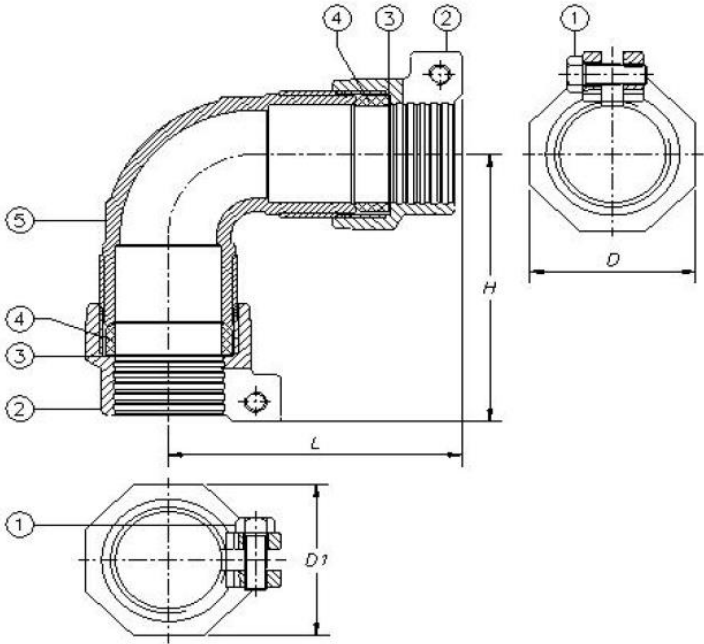

No.	Part	Material
1	Flare Nut	Bronze C84400
2	Body	Bronze C89844 MOD

DIMENSIONS

Part #	Size	A	D	D1	H	L
WSFLF04LF	3/4"	0.91	1.54	1.54	2.58	2.58
WSFLF05LF	1"	1.15	1.89	1.89	3.14	3.14

Water Service Fittings

Specification Sheet

Compression Elbow – CTS Tubing

FEATURES & BENEFITS

- Lead Free Bronze
- Compression Elbow
- For CTS Tubing
- NSF 61 / NSF 372 Certified
- Sizes 3/4" - 1"

MATERIAL SPECIFICATIONS

No.	Part	Material
1	Bolt	Stainless Steel 304
2	Packing Nut	Bronze C84400
3	Washer	Nylon
4	Packing	Rubber (NBR) SN-719F
5	Body	Bronze C84400 MOD

DIMENSIONS

Part #	Size	D	D1	L	H
WSFLC04LF	3/4"	1.54	1.54	2.70	2.70
WSFLC05LF	1"	1.79	1.79	3.05	3.05

Water Service Fittings

Specification Sheet

Compression Elbow – PE Pipe

FEATURES & BENEFITS

- Lead Free Bronze
- Compression Elbow
- For PE Pipe
- NSF 61 / NSF 372 Certified
- Sizes 3/4"

MATERIAL SPECIFICATIONS

No.	Part	Material
1	Bolt	Stainless Steel 304
2	Packing Nut	Bronze C84400
3	Washer	Nylon
4	Packing	Rubber (NBR) SN-719F
5	Nipple	Bronze C84400 MOD

DIMENSIONS

Part #	Size	D	D1	L	H
WSFLP0404LF	3/4"	1.79	1.79	3.33	3.33