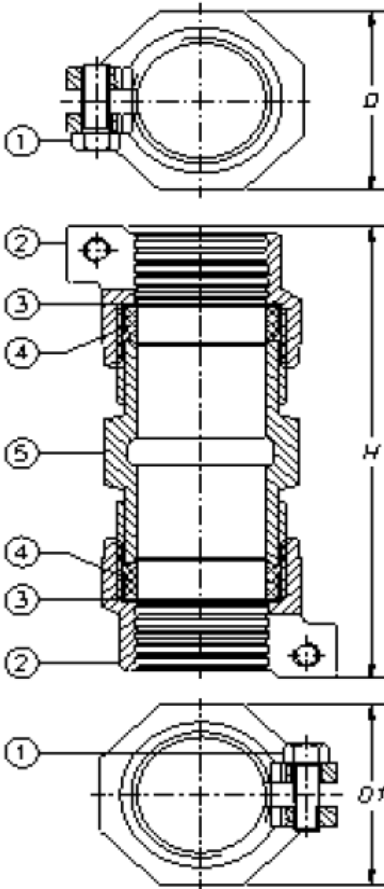

No.	Part	Material
1	Bolt	Stainless Steel 304
2	Packing Nut	Bronze C84400
3	Washer	Nylon
4	Packing	Rubber (NBR) SN-719F
5	Nipple	Bronze C84400 MOD

DIMENSIONS

Part #	Size	D	D1	H
WSFCPC0404LF	3/4"	1.54	1.54	4.29
WSFCPC0505LF	1"	1.79	1.79	4.45
WSFCPC0707LF	1-1/2"	2.48	2.48	6.86
WSFCPC0808LF	2"	2.97	2.97	7.21

Water Service Fittings

Specification Sheet

Compression Coupling – PE Pipe

FEATURES & BENEFITS

- Lead Free Bronze
- Compression Coupling
- For PE Pipe
- NSF 61 / NSF 372 Certified
- Sizes 3/4" - 1"

MATERIAL SPECIFICATIONS

No.	Part	Material
1	Bolt	Stainless Steel 304
2	Packing Nut	Bronze C84400
3	Washer	Nylon
4	Packing	Rubber (NBR) SN-719F
5	Nipple	Bronze C84400 MOD

DIMENSIONS

Part #	Size	D	D1	H
WSFCPP0404LF	3/4"	1.79	1.79	4.61
WSFCPP0505LF	1"	2.48	2.48	5.48

No.	Part	Material
1	Flare Nut	Bronze C84400
2	Body	Bronze C89844 MOD

DIMENSIONS

Part #	Size	A	D	D1	H	L
WSFLF04LF	3/4"	0.91	1.54	1.54	2.58	2.58
WSFLF05LF	1"	1.15	1.89	1.89	3.14	3.14

Water Service Fittings