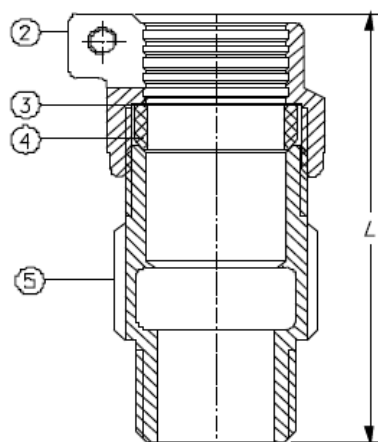

Water Service Fittings

Specification Sheet

Male X Compression Adaptor – CTS Tubing

FEATURES & BENEFITS

- Lead Free Bronze
- Male X Compression Adaptor
- For CTS Tubing
- NSF 61 / NSF 372 Certified
- Sizes 3/4" - 2"

MATERIAL SPECIFICATIONS

No.	Part	Material
1	Bolt	Stainless Steel 304
2	Packing Nut	Bronze C84400
3	Washer	Nylon
4	Packing	Rubber (NBR) SN-719F
5	Nipple	Bronze C84400 MOD
6	Thread Protector	Plastic

DIMENSIONS

Part #	Size	D	L
WSFMAC0404LF	3/4"	1.54	3.35
WSFMAC0505LF	1"	1.79	3.66
WSFMAC0707LF	1-1/2"	2.48	4.87
WSFMAC0808LF	2"	2.97	5.16

Water Service Fittings

Specification Sheet

Male X Compression Adaptor – PE Pipe

MATERIAL SPECIFICATIONS

No.	Part	Material
1	Bolt	Stainless Steel 304
2	Packing Nut	Bronze C84400
3	Washer	Nylon
4	Packing	Rubber (NBR) SN-719F
5	Nipple	Bronze C84400 MOD

DIMENSIONS

Part #	Size	D	H
WSFFAC0404LF	3/4"	1.54	2.34
WSFFAC0505LF	1"	1.79	2.96
WSFFAC0707LF	1-1/2"	2.48	4.18
WSFFAC0808LF	2"	2.97	4.24