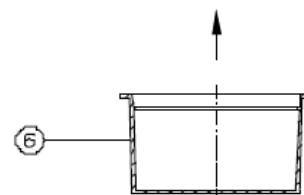

MATERIAL SPECIFICATIONS

No.	Part	Material
1	Bolt	Stainless Steel 304
2	Packing Nut	Bronze C84400
3	Washer	Nylon
4	Packing	Rubber (NBR) SN-719F
5	Nipple	Bronze C84400 MOD
6	Thread Protector	Plastic