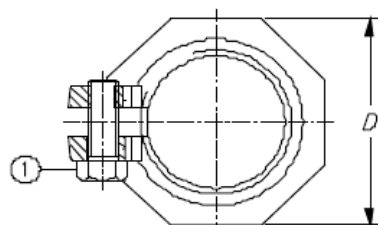

Water Service Fittings

Specification Sheet

Male X Compression Adaptor – CTS Tubing

FEATURES & BENEFITS

- Lead Free Bronze
- Male X Compression Adaptor
- For CTS Tubing
- NSF 61 / NSF 372 Certified
- Sizes 3/4" - 2"

MATERIAL SPECIFICATIONS

No.	Part	Material
1	Bolt	Stainless Steel 304
2	Packing Nut	Bronze C84400
3	Washer	Nylon
4	Packing	Rubber (NBR) SN-719F
5	Nipple	Bronze C84400 MOD
6	Thread Protector	Plastic

DIMENSIONS