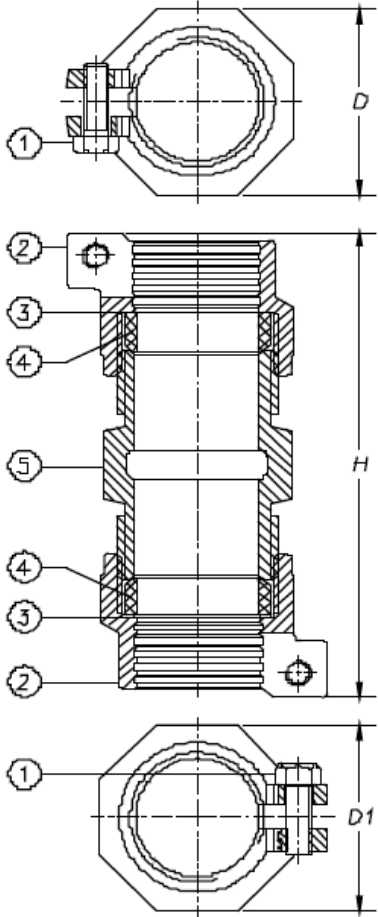

MATERIAL SPECIFICATIONS

No.	Part	Material
1	Bolt	Stainless Steel 304
2	Packing Nut	Bronze C84400
3	Washer	Nylon
4	Packing	Rubber (NBR) SN-719F
5	Nipple	Bronze C84400 MOD

DIMENSIONS

Part #	Size	D	H
WSFFAC0404LF	3/4"	1.54	2.34
WSFFAC0505LF	1"	1.79	2.96
WSFFAC0707LF	1-1/2"	2.48	4.18
WSFFAC0808LF	2"	2.97	4.24

MATERIAL SPECIFICATIONS

No.	Part	Material
1	Bolt	Stainless Steel 304
2	Packing Nut	Bronze C84400
3	Washer	Nylon
4	Packing	Rubber (NBR) SN-719F
5	Nipple	Bronze C84400 MOD

DIMENSIONS

Part #	Size	D	H
WSFFAP0404LF	3/4"	1.79	2.88
WSFFAP0505LF	1"	2.48	3.27

Water Service Fittings

Specification Sheet

Compression Coupling – CTS Tubing

FEATURES & BENEFITS

- Lead Free Bronze
- Compression Coupling
- For CTS Tubing
- NSF 61 / NSF 372 Certified
- Sizes 3/4" - 2"

MATERIAL SPECIFICATIONS

No.	Part	Material
1	Bolt	Stainless Steel 304
2	Packing Nut	Bronze C84400
3	Washer	Nylon
4	Packing	Rubber (NBR) SN-719F
5	Nipple	Bronze C84400 MOD

DIMENSIONS

Part #	Size	D	D1	H
WSFCPC0404LF	3/4"	1.54	1.54	4.29
WSFCPC0505LF	1"	1.79	1.79	4.45
WSFCPC0707LF	1-1/2"	2.48	2.48	6.86
WSFCPC0808LF	2"	2.97	2.97	7.21