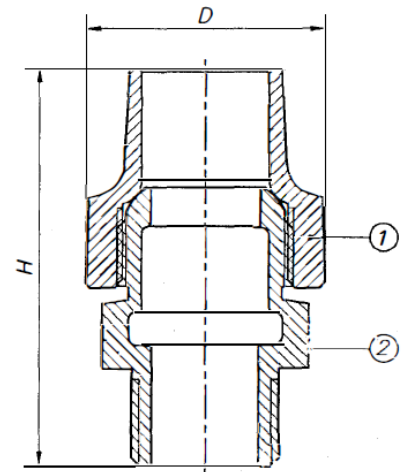

WSFFA / WSFMA Bronze Adapters

Specification Sheet

FEATURES & BENEFITS

- Lead Free Bronze
- WSFFA - Flare x Flare Female Adapter
- WSFMA - Flare x MIP Male Adapter
- NSF/ANSI by IAPMO
- Sizes 1" - 2"

DIMENSIONS

Part #	Size	D	H
Flare x Flare Female Adapter			
WSFFA05LF	1"	2.17	3.19
WSFFA06LF	1-1/4"	2.61	3.37
WSFFA07LF	1-1/2"	3.25	3.98
WSFFA08LF	2"	3.88	4.77
Flare x MIP Male Adapter			
WSFMA04LF	3/4"	1.75	3.35
WSFMA05LF	1"	2.17	3.74
WSFMA06LF	1-1/4"	2.61	4.10
WSFMA07LF	1-1/2"	3.25	4.69
WSFMA08LF	2"	3.88	5.58

WSFMA

MATERIAL SPECIFICATIONS

No.	Part	Material
1	Flare Nut	Bronze C84400
2	Nipple	Bronze C84400