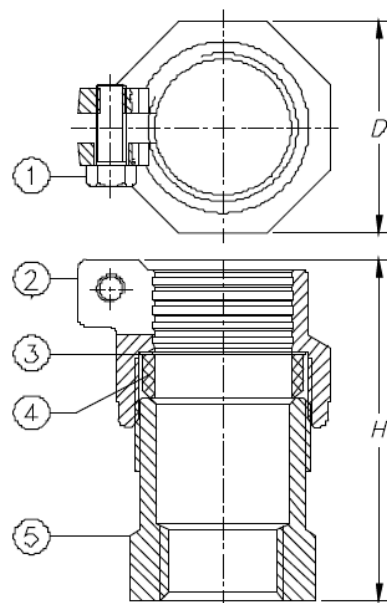

Part #	Size	D	L
WSFMAC0404LF	3/4"	1.54	3.35
WSFMAC0505LF	1"	1.79	3.66
WSFMAC0707LF	1-1/2"	2.48	4.87
WSFMAC0808LF	2"	2.97	5.16

Water Service Fittings

Specification Sheet

Male X Compression Adaptor – PE Pipe

DIMENSIONS

Part #	Size	D	L
WSFMAP0404LF	3/4"	1.79	3.57
WSFMAP0505LF	1"	2.48	3.98

Water Service Fittings

Specification Sheet

Female X Compression Adaptor – CTS Tubing

FEATURES & BENEFITS

- Lead Free Bronze
- Female X Compression Adaptor
- For CTS Tubing
- NSF 61 / NSF 372 Certified
- Sizes 3/4" - 2"

MATERIAL SPECIFICATIONS

No.	Part	Material
1	Bolt	Stainless Steel 304
2	Packing Nut	Bronze C84400
3	Washer	Nylon
4	Packing	Rubber (NBR) SN-719F
5	Nipple	Bronze C84400 MOD

DIMENSIONS

Part #	Size	D	H
WSFFAC0404LF	3/4"	1.54	2.34
WSFFAC0505LF	1"	1.79	2.96
WSFFAC0707LF	1-1/2"	2.48	4.18
WSFFAC0808LF	2"	2.97	4.24

MATERIAL SPECIFICATIONS

No.	Part	Material
1	Bolt	Stainless Steel 304
2	Packing Nut	Bronze C84400
3	Washer	Nylon
4	Packing	Rubber (NBR) SN-719F
5	Nipple	Bronze C84400 MOD

DIMENSIONS

Part #	Size	D	H
WSFFAP0404LF	3/4"	1.79	2.88
WSFFAP0505LF	1"	2.48	3.27